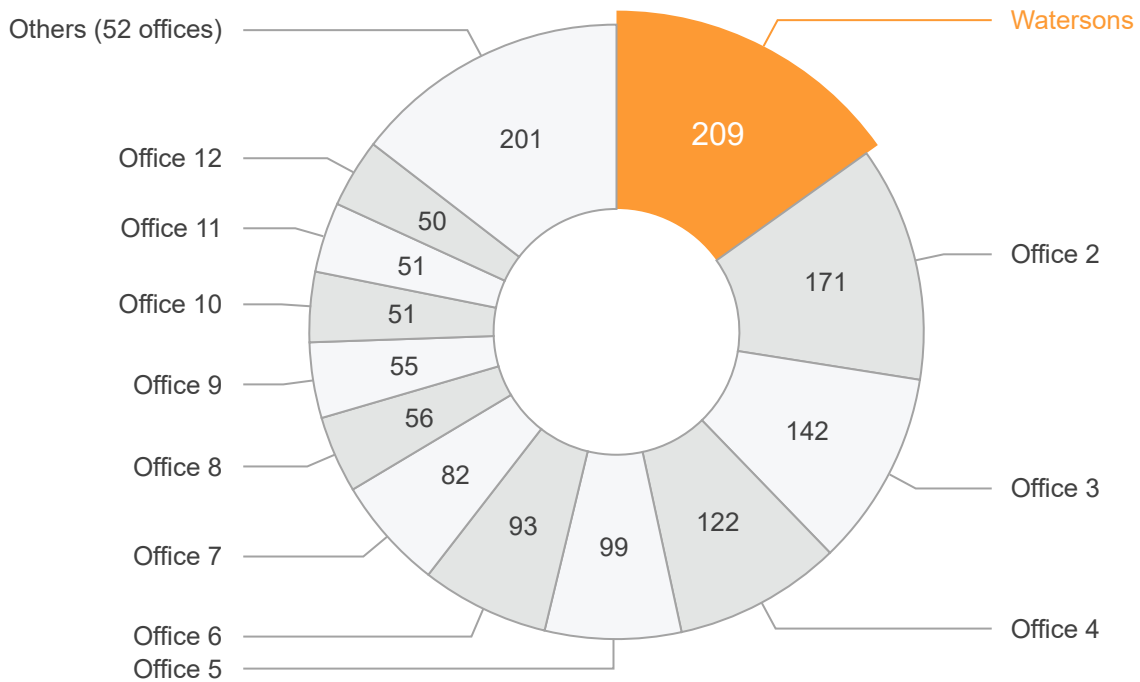

Watersons Hale

Sales agreed report

WA14 1 | WA14 2 | WA14 4 | WA14 3 | WA14 5 | WA15 0 | WA15 7 | WA15 6
WA15 9 | WA15 8

The information below is based on the following filters:

ate: 01/11/2016 - 01/11/2017