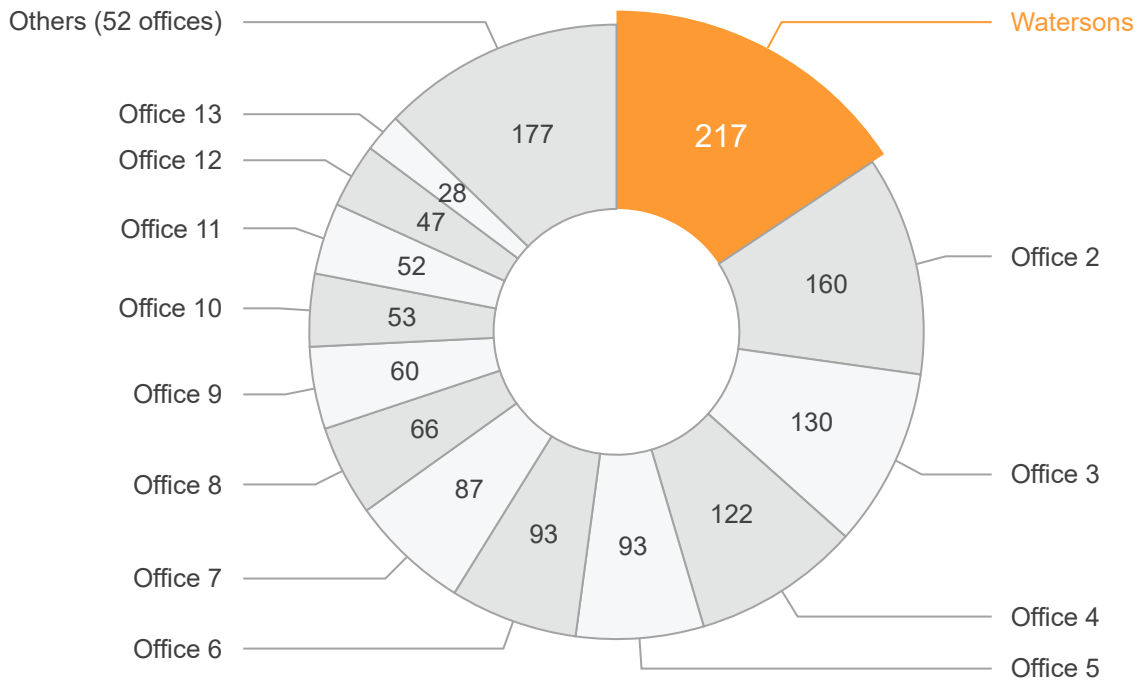

Watersons Hale

Sales agreed report

WA14 1 | WA14 2 | WA14 4 | WA14 3 | WA14 5 | WA15 0 | WA15 7 | WA15 6
WA15 9 | WA15 8

The information below is based on the following filters:

ate: 01/01/2017 - 01/01/2018