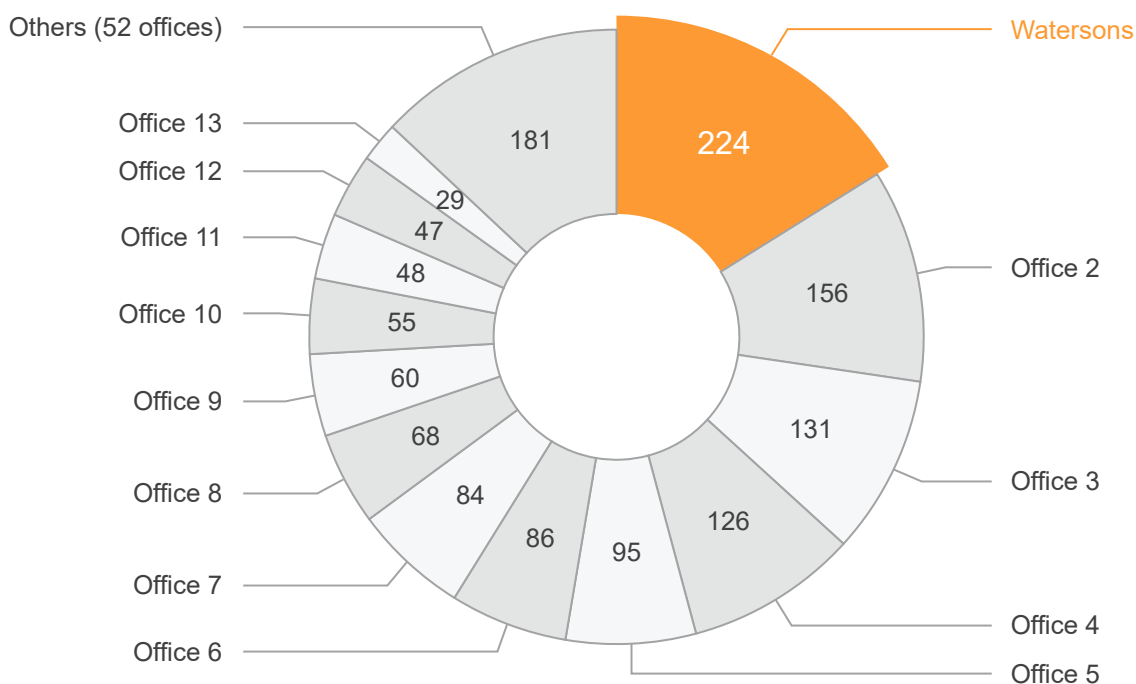

Watersons Hale

Sales agreed report

WA14 1 | WA14 2 | WA14 4 | WA14 3 | WA14 5 | WA15 0 | WA15 7 | WA15 6
WA15 9 | WA15 8

The information below is based on the following filters:

ate: 01/02/2017 - 01/02/2018