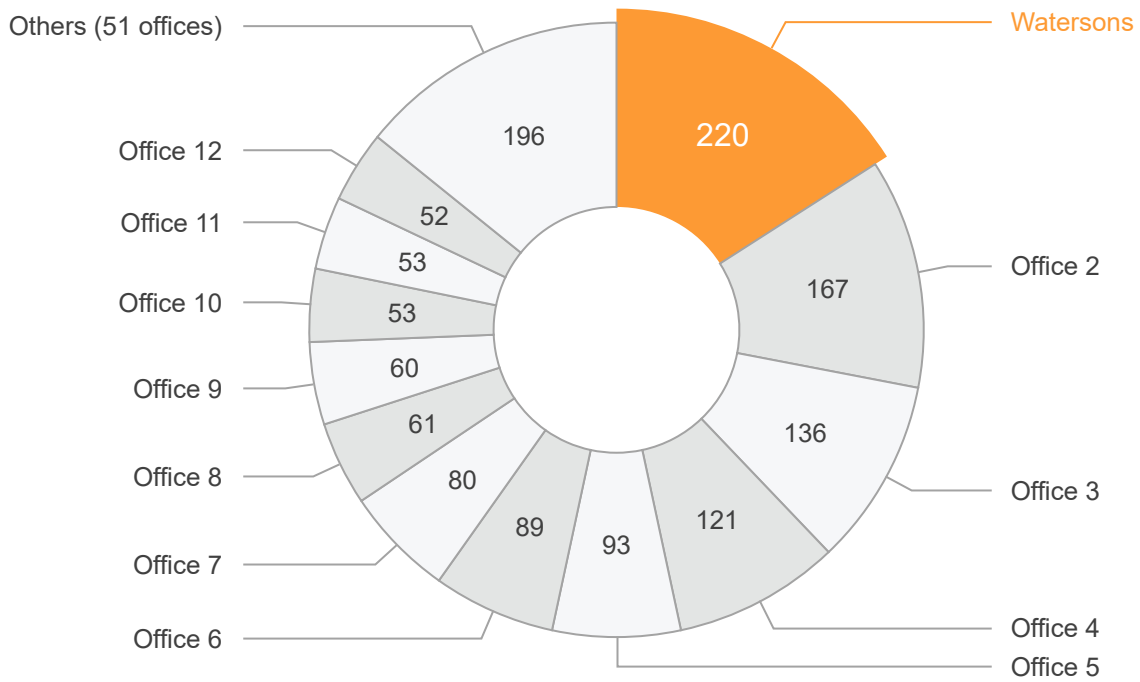

# Watersons Hale

### Sales agreed report

WA14 1 | WA14 2 | WA14 4 | WA14 3 | WA14 5 | WA15 0 | WA15 7 | WA15 6  
WA15 9 | WA15 8

The information below is based on the following filters:

ate: 01/12/2016 - 01/12/2017

**1<sup>st</sup>**  
out of  
**63** offices