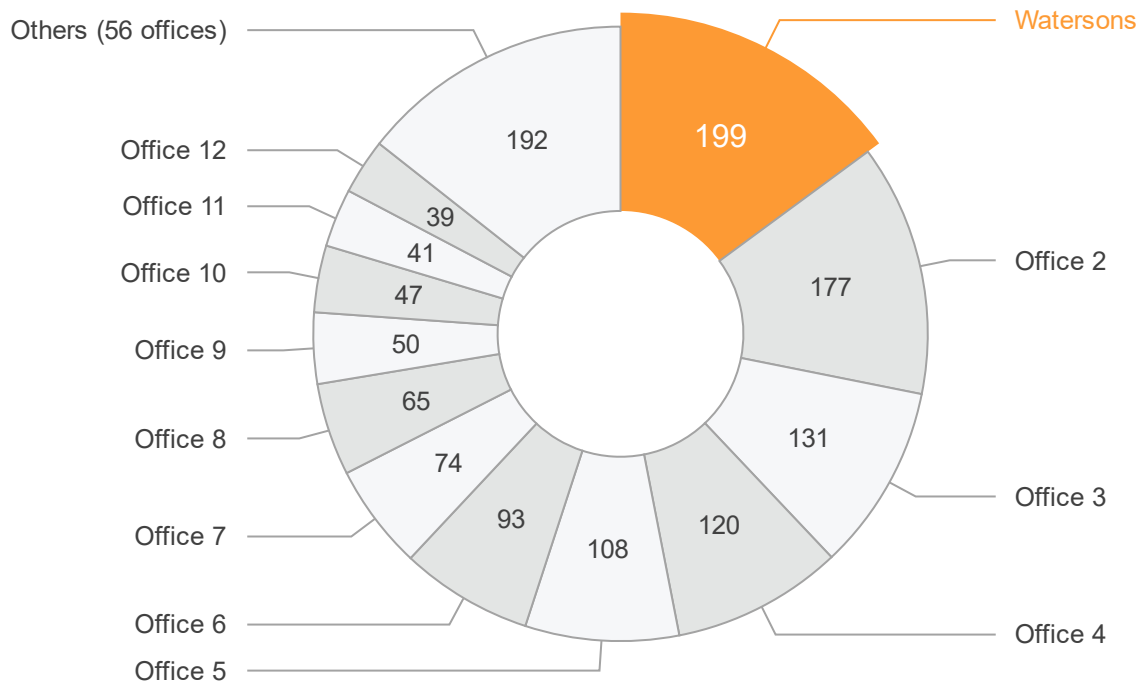

Watersons Hale

Sales agreed report

WA14 1 | WA14 2 | WA14 4 | WA14 3 | WA14 5 | WA15 0 | WA15 7 | WA15 6
WA15 9 | WA15 8

The information below is based on the following filters:

Date: 01/06/2016 - 01/06/2017